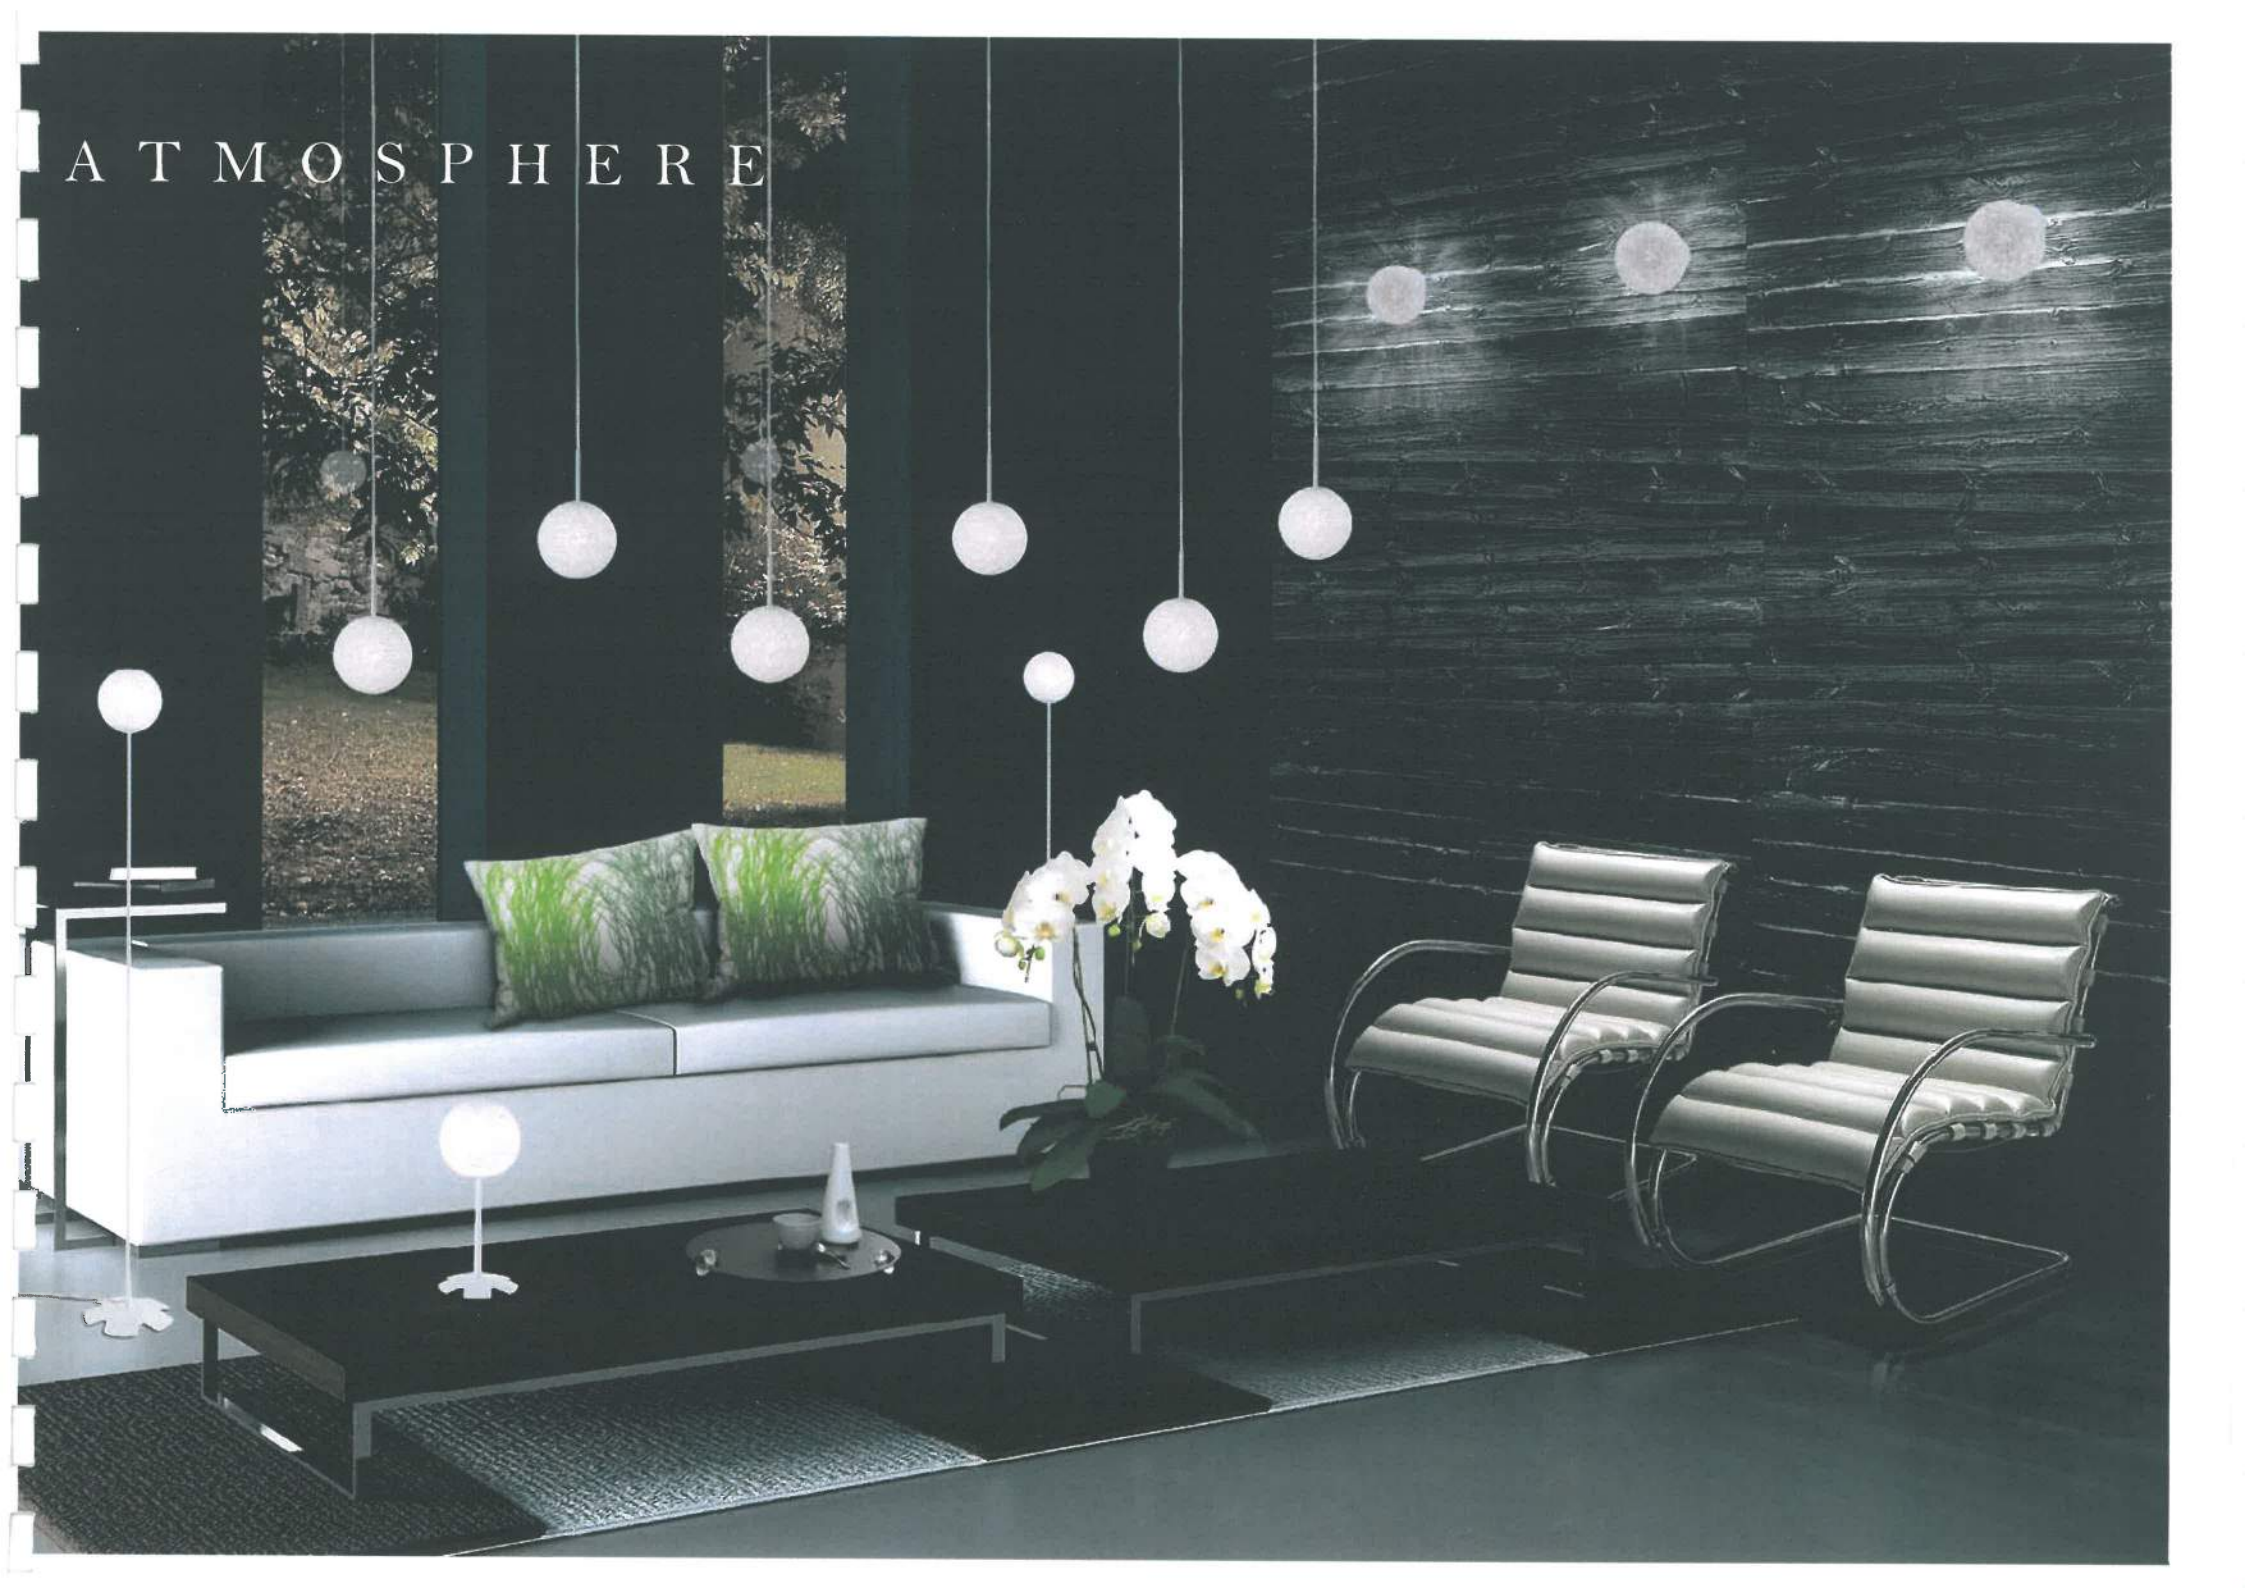

Atmospheremicro 211

Atmospheremicro S1

Atmospheremicro 21

A T M O S P H E R E